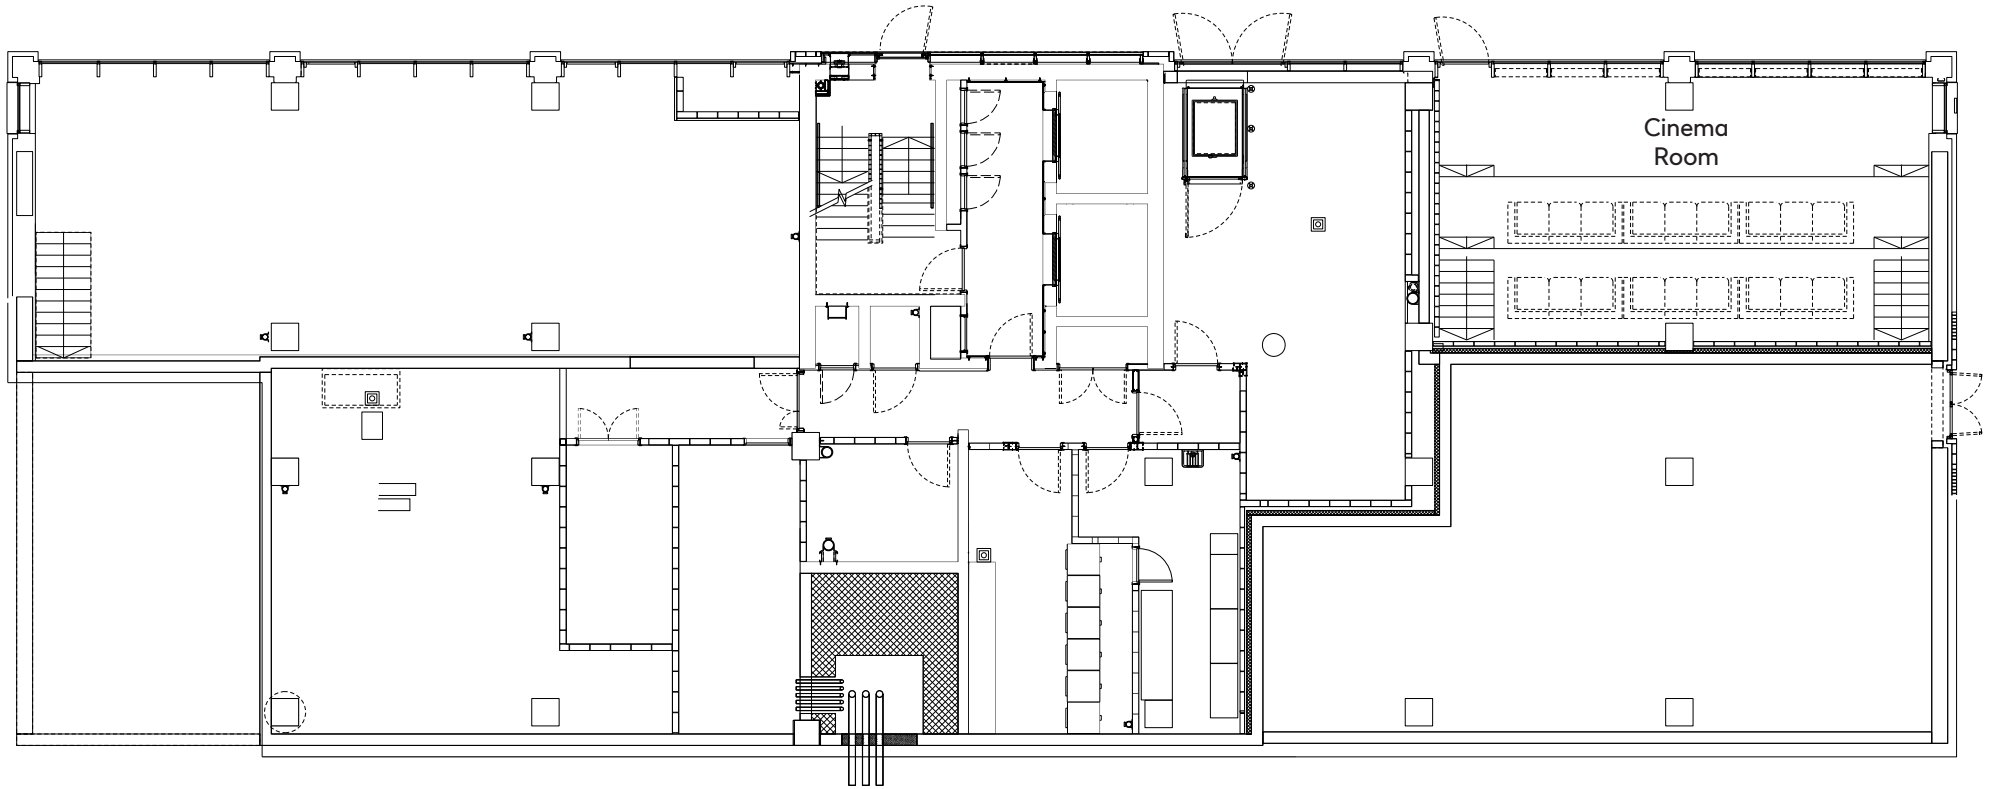

MANCHESTER

MANCHESTER FLOORPLANS

Please note, the floorplans displayed are correct at the time of publication but the actual layout an arrangement of the furniture are subject to changes which will not materially affect the overall size or amenity offered by the room.

B9

LG

Lower Ground Floor

Manchester
Circle Square B9

G

Ground Floor

Manchester
Circle Square B9

1

First Floor

Manchester
Circle Square B9

- LITE
- PREMIUM

Room	Size (sqm)
101	16
102	16
103	16
104	16
105	16
106	16
107	16
108	16
109	16
110	16

Room	Size (sqm)
111	16
112	16
113	27
114	16
115	16
116	16
117	16
118	16
119	16
120	16